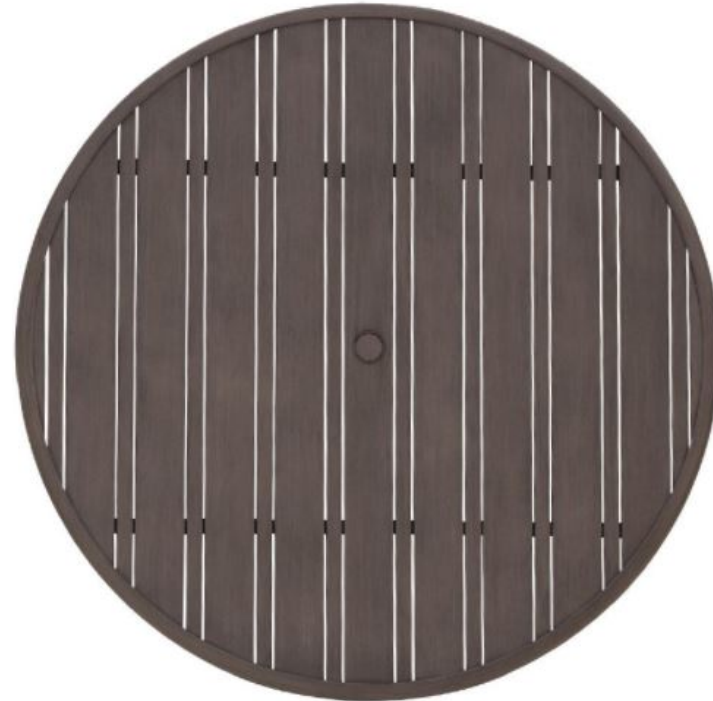

# ARLINGTON 48" Rd Table Top W/UH

# RATANA

Frame: Aluminum  
Finish: Ash Grey

Frame: Aluminum  
Finish: Country Brown

**FN49310ASG | FN49310CRB**

Width: 48" (DIA)

Weight: 34 LBS

Thickness: 40mm

## TECHNICAL INFORMATION

- 2 Finishes - Ash Grey (ASG) and Country Brown (CRB)
- Strong, sturdy powder-coated extruded aluminum frame
- Smooth surface aluminum table top - easy for cleaning and maintenance free
- All Round Tops & 71"x39" Rect Top with Umbrella Hole
- Comes in the sizes of Round (30", 42", 48", 54"), Square (23"x23", 32"x32") and Rectangular (23"x47", 71"x39")
- Round table top matches the Hamilton table base
- Matching with most of Ratana's table bases, please refer to Compatibility Chart
- For outdoor use only