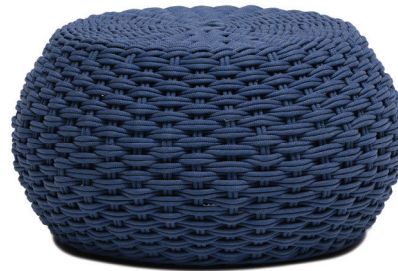

# GIRO Stool (Short)

# RATANA

Weave: Durarope™  
Finish: Blue

Weave: Durarope™  
Finish: Lime

Weave: Durarope™  
Finish: Linen

Weave: Durarope™  
Finish: Orange

FN64116BLU-S | FN64116LIM-S |  
FN64116LIN-S | FN64116ORG-S

Seat Height: 15.25"

Overall Height: 15.25"

Width: 24.75" (DIA)

Weight: 19 LBS

## TECHNICAL INFORMATION

- Finishes: Ratana Durarope™ - Blue BLU / Lime LIM / Linen LIN / Orange ORG
- Frame: Aluminum & Durarope™
- 2x2 Durarope™ weaving
- UV and weather resistant knitted polypropylene (PP) Durarope™
- Polypropylene (PP) Durarope™ have a Grey Scale result of 4 after 3,000 hours of UV testing
- Seat size 19" round (short stool) and 15" round (tall stool)
- With adjustable legs
- The maximum tensile strength of each Durarope™ is 280 LBF
- Max. weight load: 350 LBS
- Contract quality
- For outdoor use only