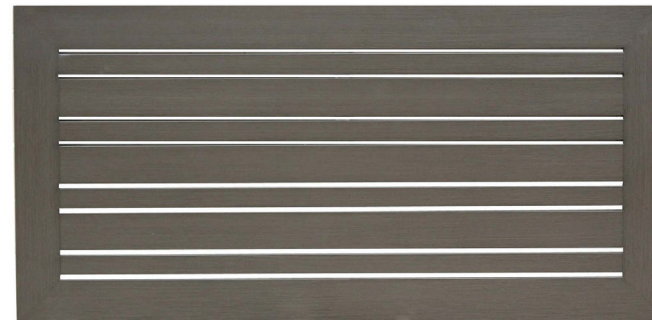

ARLINGTON 23"x47" Rect Table Top W/UH

RATANA

Frame: Aluminum
Finish: Ash Grey

FN49382ASG

Thickness: 20mm

Depth: 47"

Width: 23"

Weight: 18 LBS

TECHNICAL INFORMATION

Finish - Ash Grey (ASG)

- Strong, sturdy powder-coated extruded aluminum frame
- Smooth surface aluminum table top - easy for cleaning and maintenance free
- All Round Tops & 71"x39" Rect Top with Umbrella Hole
- Comes in the sizes of Round (30", 42", 48", 54"), Square (23"x23", 32"x32") and Rect-angular (23"x47", 71"x39")
- 23" Square with Montreal End Table Base
- Umbrella Hole on all sizes of Round Tops & 71"x39" Rect Top
- Matching with most of Ratana's table bases, please refer to Compatibility Chart
- For outdoor use only