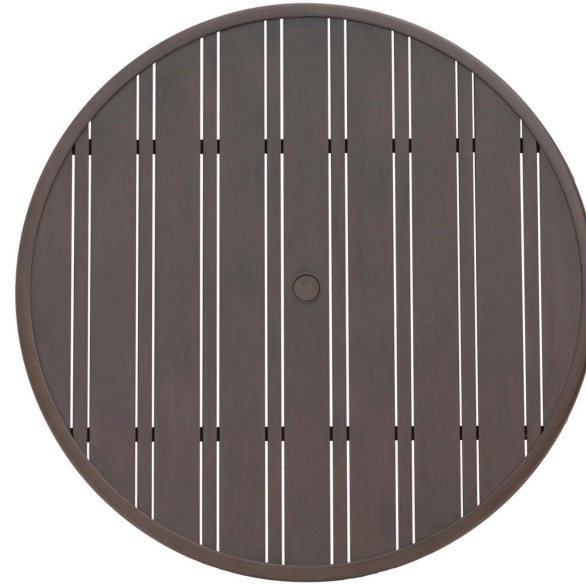

# ARLINGTON 48" Rd Table Top W/UH

# RATANA

Frame: Aluminum  
Finish: Ash Grey

## FN49310ASG

Thickness: 40mm

Depth: 48" (DIA)

Weight: 34 LBS

## TECHNICAL INFORMATION

Finish - Ash Grey (ASG)

- Strong, sturdy powder-coated extruded aluminum frame
- Smooth surface aluminum table top - easy for cleaning and maintenance free
- All Round Tops & 71"x39" Rect Top with Umbrella Hole
- Comes in the sizes of Round (30", 42", 48", 54"), Square (23"x23", 32"x32") and Rect-angular (23"x47", 71"x39")
- 23" Square with Montreal End Table Base
- Umbrella Hole on all sizes of Round Tops & 71"x39" Rect Top
- Matching with most of Ratana's table bases, please refer to Compatibility Chart
- For outdoor use only