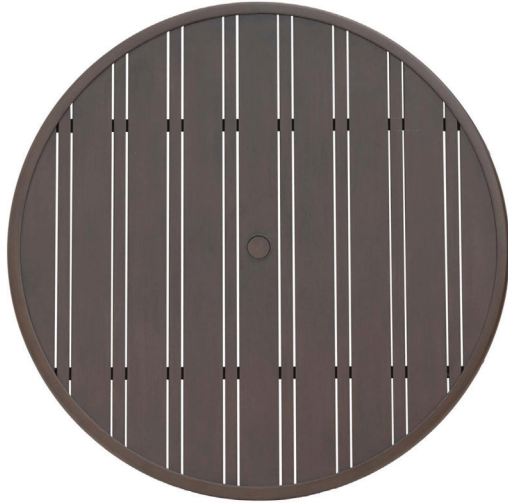

48" Rd Table Top W/UH

FN49310ASG

Thickness: 40mm

Depth: 48" (DIA)

Weight: 34 LBS

Frame: Aluminum
Finish: Ash Grey

TECHNICAL INFORMATION

- Finish - Ash Grey (ASG)
- Strong, sturdy powder-coated extruded aluminum frame
- Smooth surface aluminum table top - easy for cleaning and maintenance free
- All Round Tops & 71"x39" Rect Top with Umbrella Hole
- Comes in the sizes of Round (30", 42", 48", 54"), Square (23"x23", 32"x32") and Rectangular (23"x47", 71"x39")
- 23" Square with Montreal End Table Base
- Umbrella Hole on all sizes of Round Tops & 71"x39" Rect Top
- Matching with most of Ratana's table bases, please refer to Compatibility Chart
- For outdoor use only