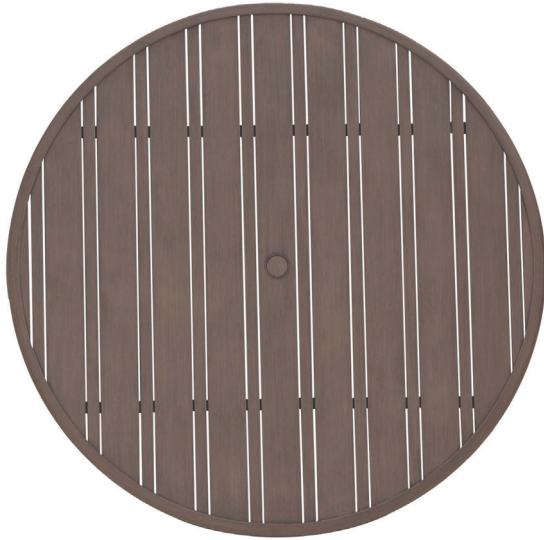

## 54" Rd Table Top W/UH

FN49315ASG

Thickness: 40mm

Depth: 54" (DIA)

Weight: 41 LBS

Frame: Aluminum  
Finish: Ash Grey

### TECHNICAL INFORMATION

- Finish - Ash Grey (ASG)
- Strong, sturdy powder-coated extruded aluminum frame
- Smooth surface aluminum table top - easy for cleaning and maintenance free
- All Round Tops & 71"x39" Rect Top with Umbrella Hole
- Comes in the sizes of Round (30", 42", 48", 54"), Square (23"x23", 32"x32") and Rectangular (23"x47", 71"x39")
- 23" Square with Montreal End Table Base
- Umbrella Hole on all sizes of Round Tops & 71"x39" Rect Top
- Matching with most of Ratana's table bases, please refer to Compatibility Chart
- For outdoor use only