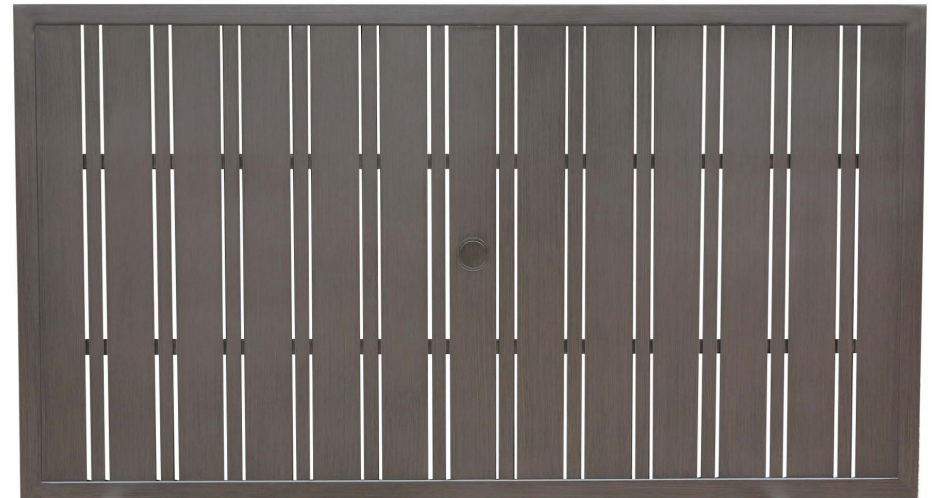

ARLINGTON 71"x39" Rect Table Top W/UH

RATANA

Frame: Aluminum
Finish: Ash Grey

FN49362ASG

Thickness: 40mm

Depth: 39"

Width: 71"

Weight: 50 LBS

TECHNICAL INFORMATION

Finish - Ash Grey (ASG)

- Strong, sturdy powder-coated extruded aluminum frame
- Smooth surface aluminum table top - easy for cleaning and maintenance free
- All Round Tops & 71"x39" Rect Top with Umbrella Hole
- Comes in the sizes of Round (30", 42", 48", 54"), Square (23"x23", 32"x32") and Rect-angular (23"x47", 71"x39")
- 23" Square with Montreal End Table Base
- Umbrella Hole on all sizes of Round Tops & 71"x39" Rect Top
- Matching with most of Ratana's table bases, please refer to Compatibility Chart
- For outdoor use only