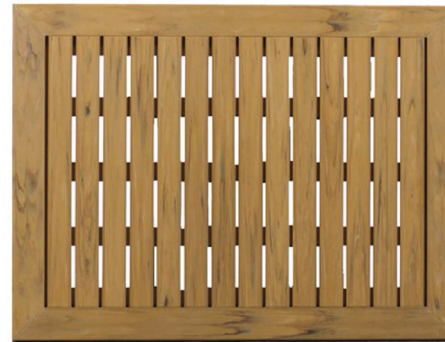

# DURAWOOD 24" x 32" Rect Table Top

# RATANA

Frame: Durawood  
Finish: Teak

## FN25875PTEK

Depth 24"

Width: 32"

Weight: 18 LBS

Thickness: 29mm

## TECHNICAL INFORMATION

- Available in Teak finish
- Durawood is tougher and more resilient than treated wood
- Durawood is virtually maintenance free - splinter/warp/corrosion/mildew resistant; unaffected by termites and insects
- For matching table bases, please refer to Ratana's Compatibility Chart
- For outdoor use only