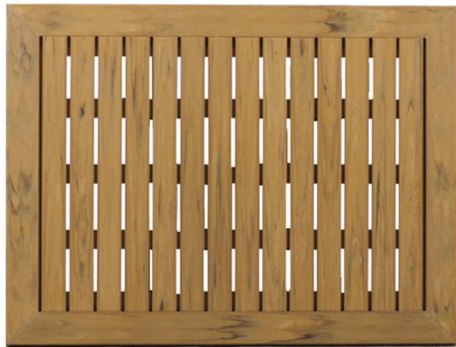

24"x32" Rect Table Top

FN25875PTEK

Depth 24"

Width: 32"

Weight: 18 LBS

Thickness: 29mm

Frame: Durawood
Finish: Teak

TECHNICAL INFORMATION

- Finishes: Grey Oak & White
- Available in Square (24"x24", 32"x32", 36"x36")
- Durawood is tougher and more resilient than treated wood
- Durawood is virtually maintenance free - splinter/warp/corrosion/mildew resistant; unaffected by termites and insects
- For outdoor use only