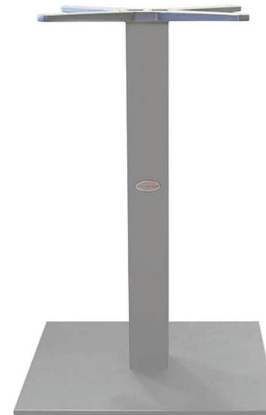

NEW ROME Deluxe Sq Table Base (KD)

RATANA

Frame: Aluminum
Finish: Midnight

Frame: Aluminum
Finish: Silver Matte

Frame: Aluminum
Finish: White

FN44097DMIN | FN44097DSL | FN44097DWHT

Depth: 18"

Width: 18"

Overall Height: 28.5"

Weight: 39 LBS

Spider: 19"

Base: 18.5" x 18.5"

Column: 3" x 3"

TECHNICAL INFORMATION

- Finishes: Midnight (MIN), Silver Matte (SLV), White (WHT)
- Maximum weight load 400 LBS
- Adjustable legs
- Materials:

Cross Support - Cast Aluminum

Column - Anodized Aluminum (1.5mm thick)

Square Base - Cast Iron with aluminum cover

- Spider: 19", Base: 18.5" square, Column: 3" square

- Compatible for table top size up to Square 36"x36"/ Round 36"/ Rectangular 24"x32"