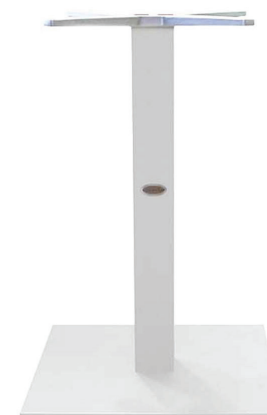

NEW ROME Deluxe Sq Table Base (KD)

RATANA

Frame: Aluminum
Finish: Midnight

Frame: Aluminum
Finish: Silver Matte

Frame: Aluminum
Finish: White

FN44097DMIN | FN44097DSL | FN44097DWHT

Depth: 18"

Width: 18"

Overall Height: 28.5"

Weight: 39 LBS

Spider: 19"

Base: 18.5" x 18.5"

Column: 3" x 3"

TECHNICAL INFORMATION

- Finishes: Midnight (MIN), Silver Matte (SLV), White (WHT)
- Maximum weight load 400 LBS
- Adjustable legs
- Materials:

Cross Support - Cast Aluminum

Column - Anodized Aluminum (1.5mm thick)

Square Base - Cast Iron with aluminum cover

- Spider: 19", Base: 18.5" square, Column: 3" square

- Compatible for table top size up to Square 36"x36"/ Round 36"/ Rectangular 24"x32"