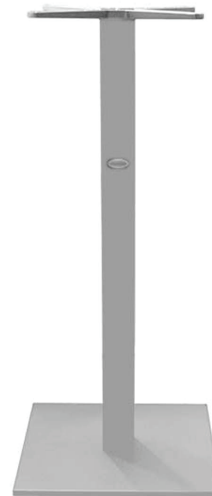

NEW ROME Sq Bar Table Base (KD)

RATANA

Frame: Aluminum
Finish: Midnight

Frame: Aluminum
Finish: Silver Matte

Frame: Aluminum
Finish: White

FN44035MIN | FN44035SLV | FN44035WHT

Depth: 18.5"

Width: 18.5"

Overall Height: 41"

Weight: 30 LBS

Spider: 19"

Base: 18.5" x 18.5"

Column: 3" x 3"

TECHNICAL INFORMATION

- Finishes: Midnight (MIN), Silver Matte (SLV), White (WHT)
- Maximum weight load 400 LBS
- Adjustable legs
- Materials:

Cross Support - Cast Aluminum

Column - Anodized Aluminum (1.5mm thick)

Square Base - Cast Iron with aluminum cover

- Spider: 19", Base: 18.5" square, Column: 3" square

- Compatible for table top size up to Square 36"x36"/ Round 36"/ Rectangular 24"x32"