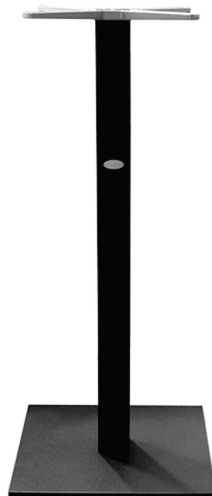

NEW ROME Sq Bar Table Base (KD)

RATANA

Frame: Aluminum
Finish: Midnight

Frame: Aluminum
Finish: Silver Matte

Frame: Aluminum
Finish: White

FN44035MIN | FN44035SLV | FN44035WHT

Depth: 18.5"

Width: 18.5"

Overall Height: 41"

Weight: 30 LBS

Spider: 19"

Base: 18.5" x 18.5"

Column: 3" x 3"

TECHNICAL INFORMATION

- Finishes: Midnight (MIN), Silver Matte (SLV), White (WHT)
- Maximum weight load 400 LBS
- Adjustable legs
- Materials:

Cross Support - Cast Aluminum

Column - Anodized Aluminum (1.5mm thick)

Square Base - Cast Iron with aluminum cover

- Spider: 19", Base: 18.5" square, Column: 3" square

- Compatible for table top size up to Square 36"x36"/ Round 36"/ Rectangular 24"x32"