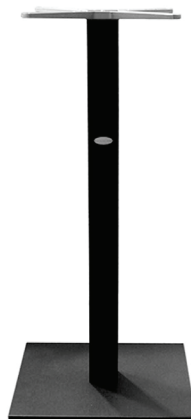

# NEW ROME Sq Table Base (KD)

# RATANA

Frame: Aluminum  
Finish: Midnight

Frame: Aluminum  
Finish: Silver Matte

Frame: Aluminum  
Finish: White

**FN44097MIN | FN44097SLV | FN44097WHT**

Depth: 15.5"

Width: 15.5"

Overall Height: 28.5"

Weight: 30 LBS

Spider: 19"

Base: 15.75" x 15.75"

Column: 3" x 3"

Square Base - Cast Iron with aluminum cover

- Spider: 19", Base: 15.75" square, Column: 3" square
- Compatible for table top size up to Square 36"x36"/ Round 36"/ Rectangular 24"x32"
- For outdoor use only