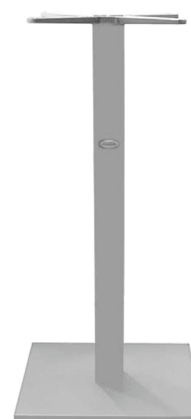

# NEW ROME Sq Table Base (KD)

# RATANA

Frame: Aluminum  
Finish: Midnight

Frame: Aluminum  
Finish: Silver Matte

Frame: Aluminum  
Finish: White

**FN44097MIN | FN44097SLV | FN44097WHT**

Depth: 15.5"

Width: 15.5"

Overall Height: 28.5"

Weight: 30 LBS

Spider: 19"

Base: 15.75" x 15.75"

Column: 3" x 3"

Square Base - Cast Iron with aluminum cover

- Spider: 19", Base: 15.75" square, Column: 3" square
- Compatible for table top size up to Square 36"x36"/ Round 36"/ Rectangular 24"x32"
- For outdoor use only