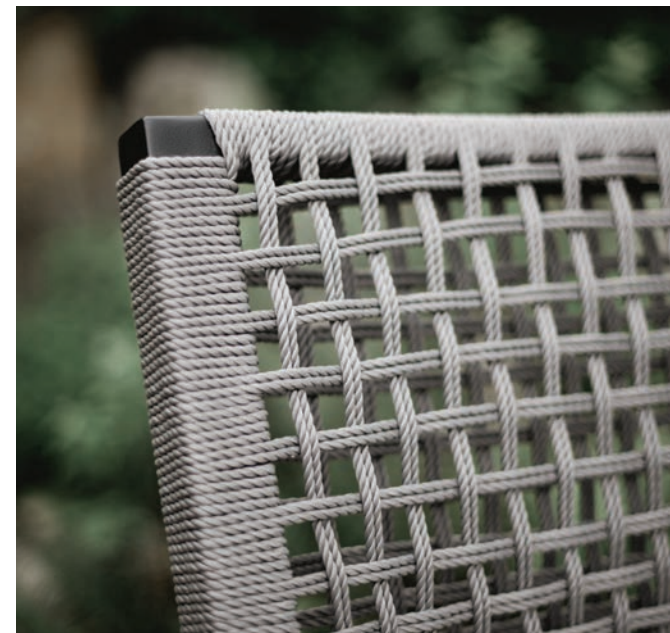

GENVAL

Frame: Aluminum
Finish: Black

Weave: Durarope™
Finish: Grey

Frame: Aluminum
Finish: Cement
*table tops only

Living • Sectional • Dining • Counter • Bar • Daybed

Club Chair
FN57201GRY

Color: Grey
W44" x D35" x H29.5"
Weight: 47 LBS
Seat Height*: 16.5"
Arm Height: 29.5"