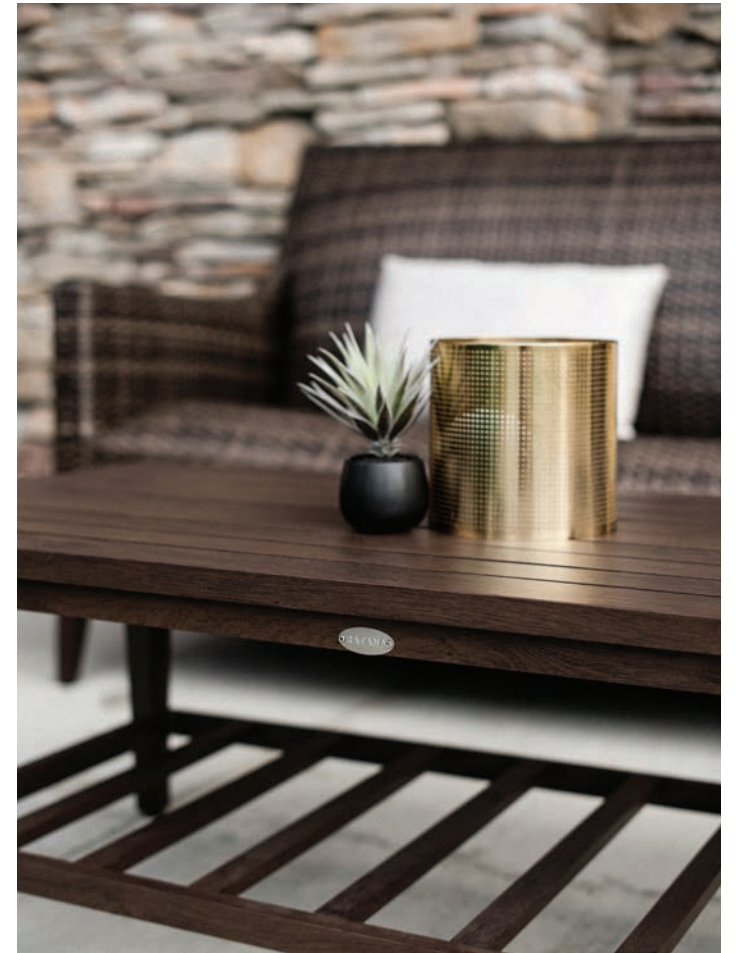

BILTMORE

Living • Dining

Frame: Aluminum
Finish: Hessonite Garnet

Weave: Resin
Finish: Wild Truffle

Club Chair
FN61701WTR

Color: Wild Truffle
W30.25"xD36.25"xH36.25"
Weight: 37 LBS
Seat Height: 18"
Arm Height: 25.75"