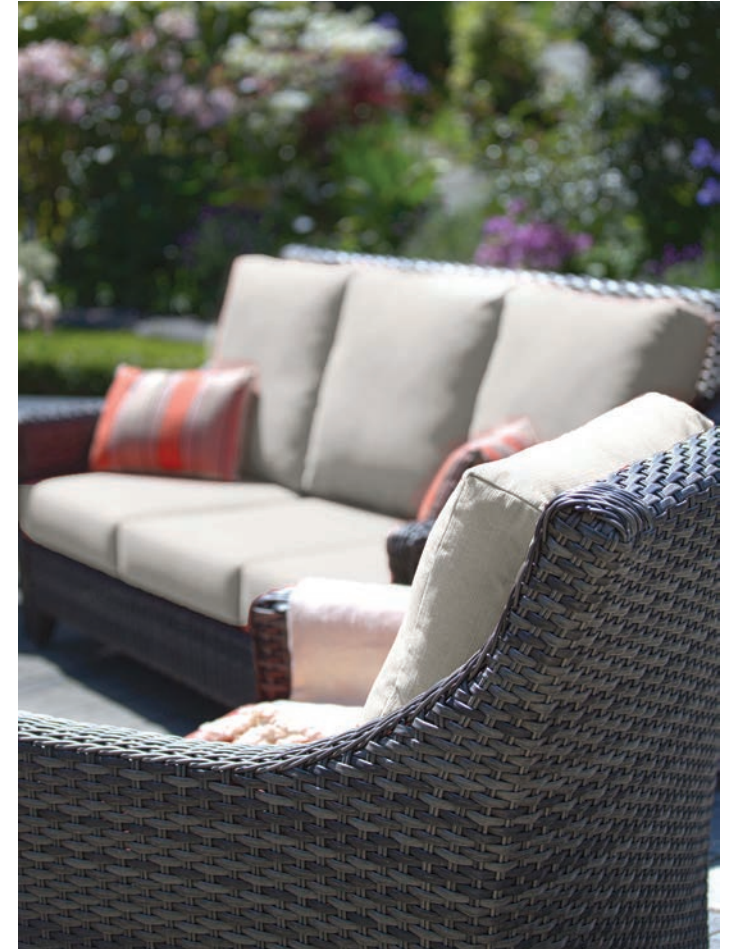

ST. MARTIN

Living • Sectional • Dining • Lounger

Frame: Aluminum
Finish: Ash Grey

Weave: Resin
Finish: Fossil Grey

**As seen with Lucia Coffee and End Table (p48)*

Club Chair
FN57701FOG

Color: Fossil Grey
W32" x D38" x H38"
Weight: 41 LBS
Seat Height*: 18"
Arm Height: 25"