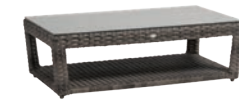

Rectangular Coffee Table w/Clear Glass **NEW**
FN45004FOG-T

Color: Fossil Grey
W51.5"xD28.5"xH18"
Weight: 38 LBS