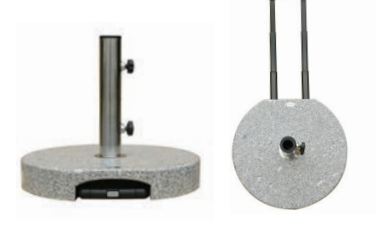

Granite Umbrella Stand w/Handle & Wheels
UM00604-40
W20"(DIA) x H6.5"
Weight: 89 LBS