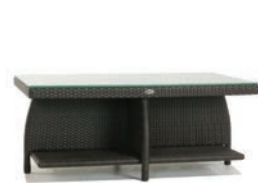

Coffee Table w/Clear Glass
FN23004

Color: Leather Antique Brown
W41.5" x D24" x H17"
Weight: 66 LBS

Color: Pearl Grey
W22.5"xD22.5"xH21.5"
Weight: 14 LBS

Color: Leather Antique Brown
W20" x D20" x H23"
Weight: 33 LBS