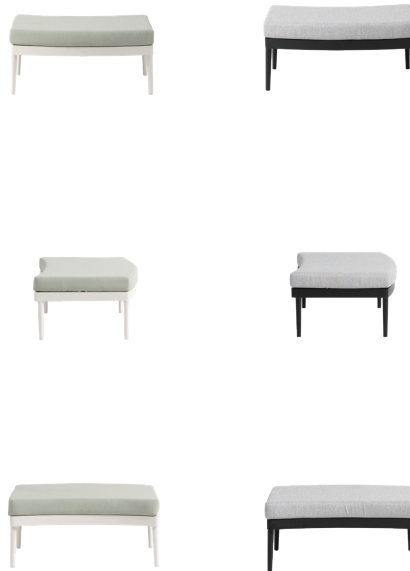

Ottoman

FN68216WHT | FN68216DIV

Seat Height*: 16.75" w/cushion

Overall Height: 12.8"

Depth: 27.5"

Width: 35.5"

Weight: 25 LBS

Frame: Aluminum
Finish: White

Weave: Durarope™
Finish: Oat Milk

Frame: Aluminum
Finish: Diva Night

Weave: Durarope™
Finish: Charcoal

TECHNICAL INFORMATION

- Finishes: Aluminum – White WHT / Diva Night DIV
- Club with 1.5 Seat generous seating for comfort and design
- Wider seat ottoman to form a daybed
- UV and weather resistant knitted polypropylene (PP) Durarope™
- Polypropylene (PP) Durarope™ have a Grey Scale result of 4 after 3,000 hours of UV testing
- The maximum tensile strength of each braided Durarope is 280 LBF
- Max. weight load: 350 LBS per seat
- Contract quality